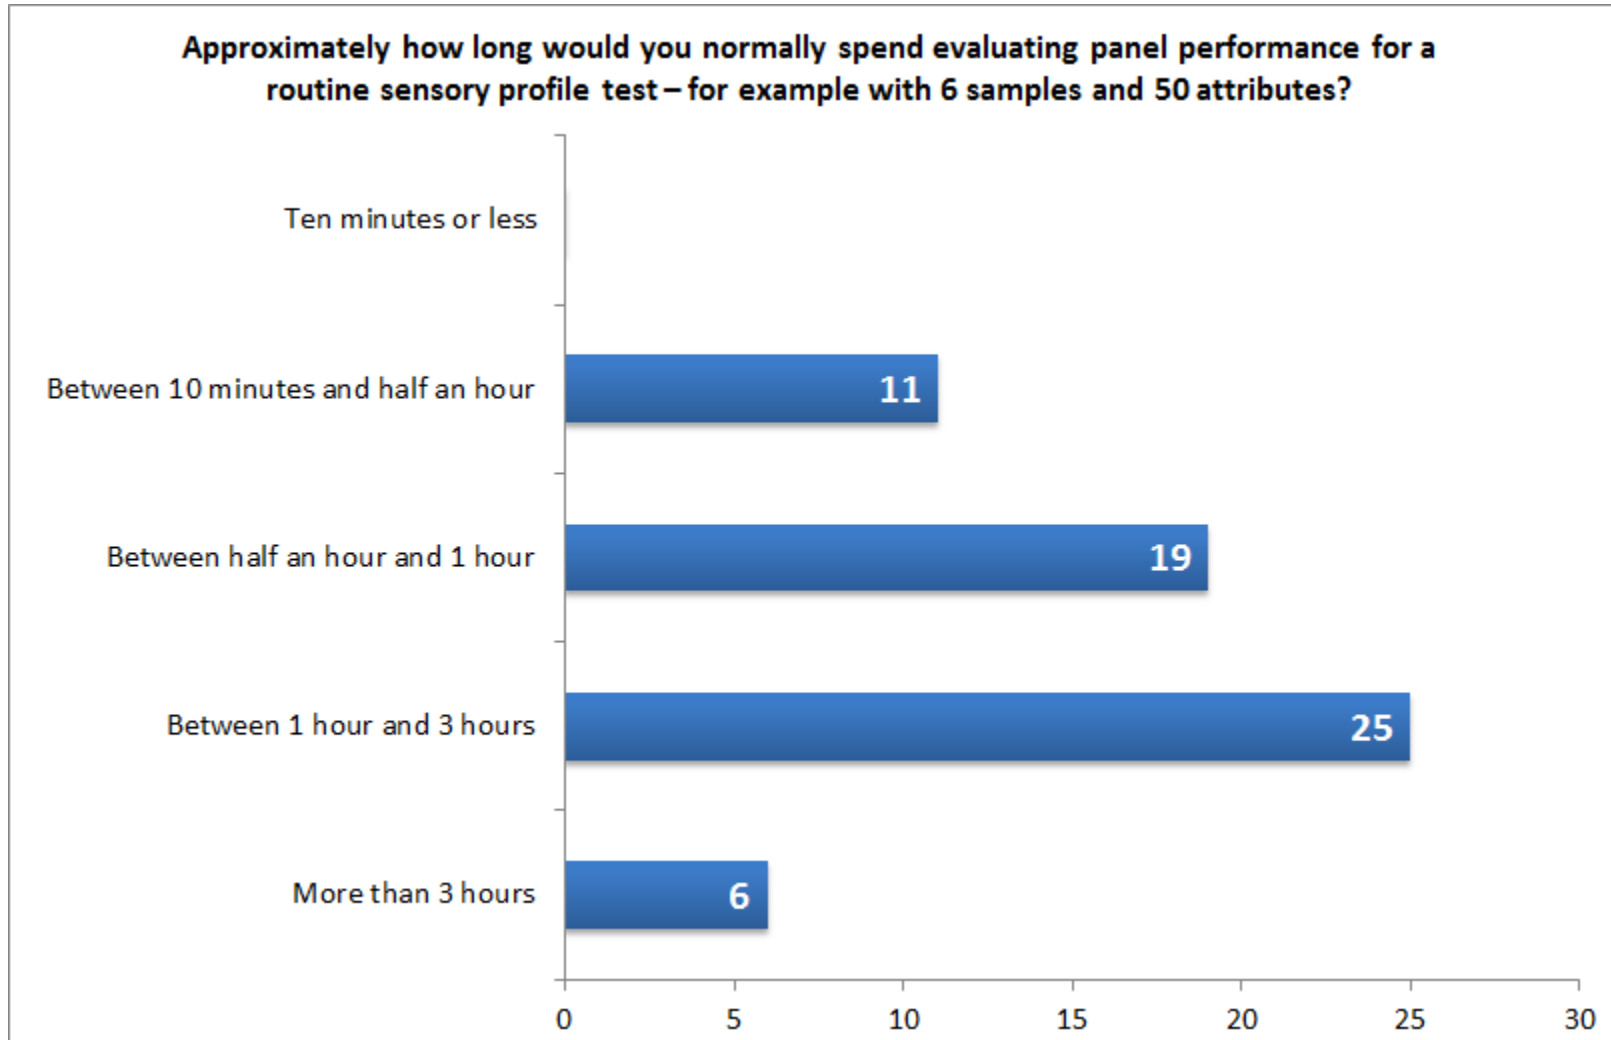

Research Consultancy

How long do panel performance checks take? Results from LinkedIn* Survey

*PFSG, ASTM, PanelCheck, Sensometrics and SSP Groups